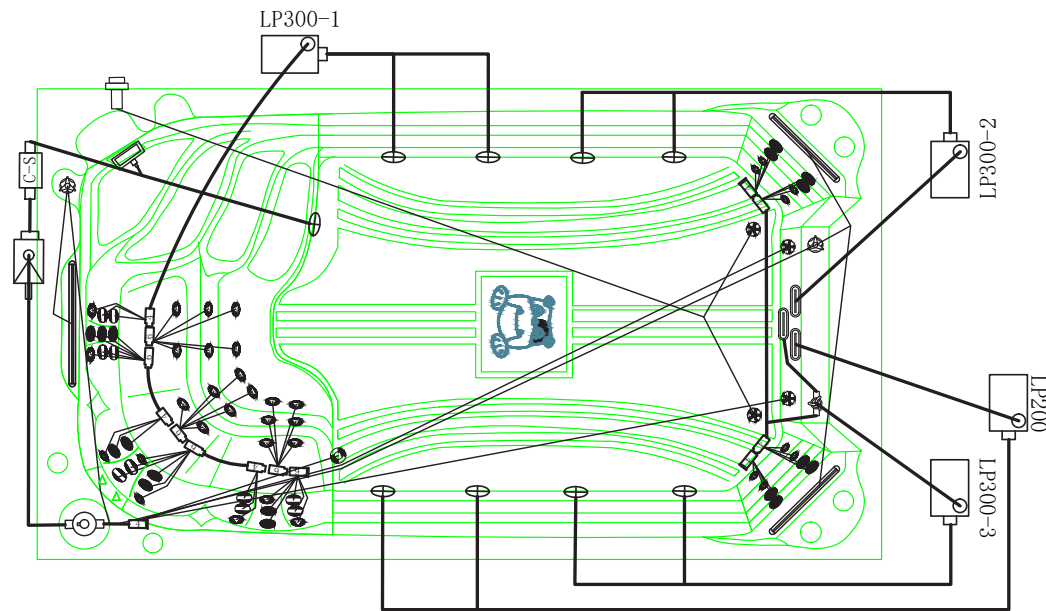

Our range of 13 hot tubs feature the very best available innovations and North American parts and components.

600S Seating

SPECIFICATION

DIMENSIONS:	600 x 225 x 152 CM
WATER CAPACITY:	Approx. 12,312L
WEIGHT:	990kg
SWIM JETS:	3 x High Flow River Jets
Electrical:	1 x 32amp
PUMPS:	3 x 3HP + 1 x 2HP 1 x Circulation Pump 1HP
JETS:	43 (40 Hydrotherapy / 3 Swim)
CONTROLLER:	Balboa Touch Screen

HIGHLIGHTS

- 3 High Flow River Swim Jets • 2 Hydrotherapy Stand Up Zones
- Exercise Zone • 4 Massage Areas • Pure Zone - Ozone Purification System
- Easy Access Steps and Exercise Area With Non-Slip Design • 3 Waterfalls
- Eco Zone Triple Layer Insulation • Safety Rail • Underwater Lighting
- Levitator Jets - Upstream Bouyancy Swim Technology
- Jet streams at a 45-degree angle from below for a perfect water position
- Highest Quality Control System: Balboa Spa Touch (Touchscreen)
- Fitness Equipment included (Resistance Arm Bands, Row Bars, Adjustable Belted Swim Tether)
- Clear Zone - Easy Clean Commercial Grade Water Filtration System

FEATURE PACKED AS STANDARD

Immersed Jet Chambers	Steel Reinforced Spa Acrylic
Safe Skimmer	Adjustable Dial
Tactile Therapy	Titanium Heater
Fast Flow Refill Drain	Freeze Protection
High Power LX Pumps	Quick access Gate Valves
Water Diverters	Heat Pump Ready
Swimming Resistance Pole	WiFi Ready
Thermal Sealed Ultra Locking Cover	Stainless Steel Adjustable Jets
Solid Zone™ - ABS Base	Adjustable and Interchangeable Massage Jets
Solid Zone™ - Galvanized Steel Frame	Easy Access Panel for Service and Maintenance