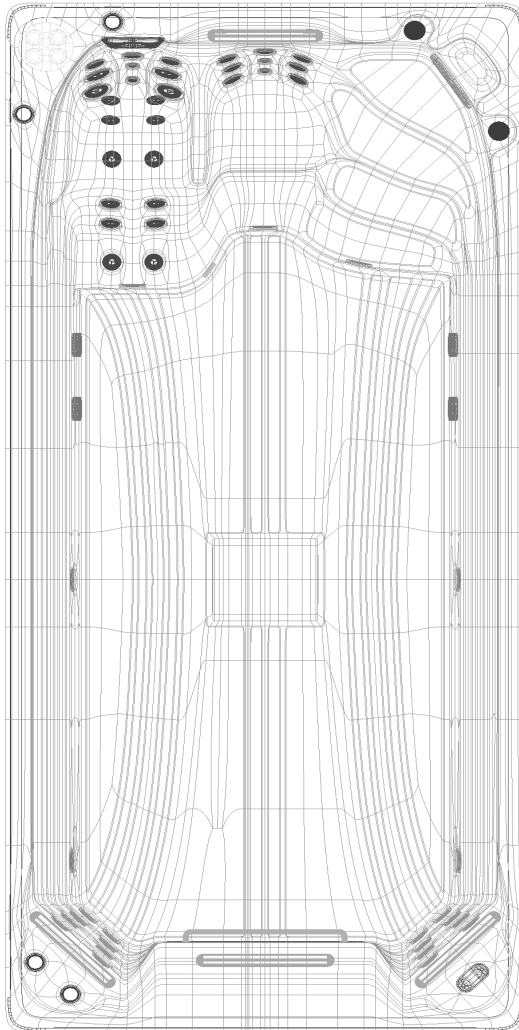

PROUDLY DESIGNED IN THE UK

We have invested 12 months and a huge budget in creating the right partnership, the right designs and the right processes - this is important to us to ensure that our customers will buy a product that is reliable, safe and energy efficient.

Our range of 13 hot tubs feature the very best available innovations and North American parts and components.