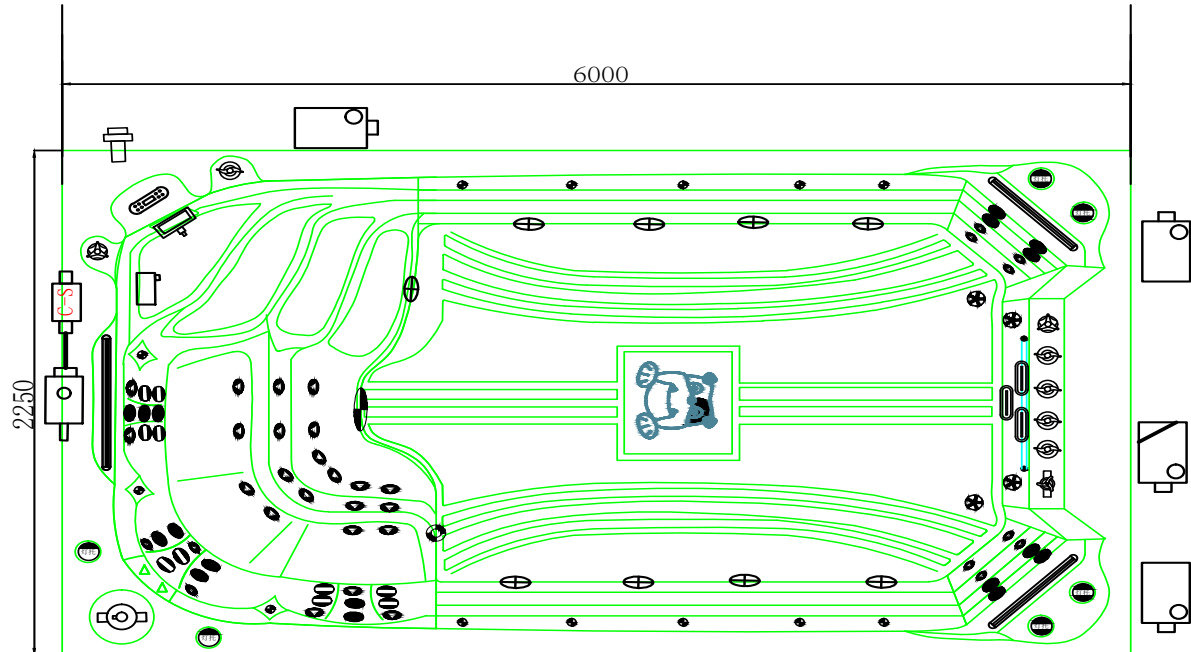

600S Seating SCHEMATIC

- 750W Circulation pump
- 2HP Single speed pump
- 3HP Single speed pump
- Electric control
- Ozonator
- Drainage
- **Electrical Location and Supply**
  1 x 32 amp