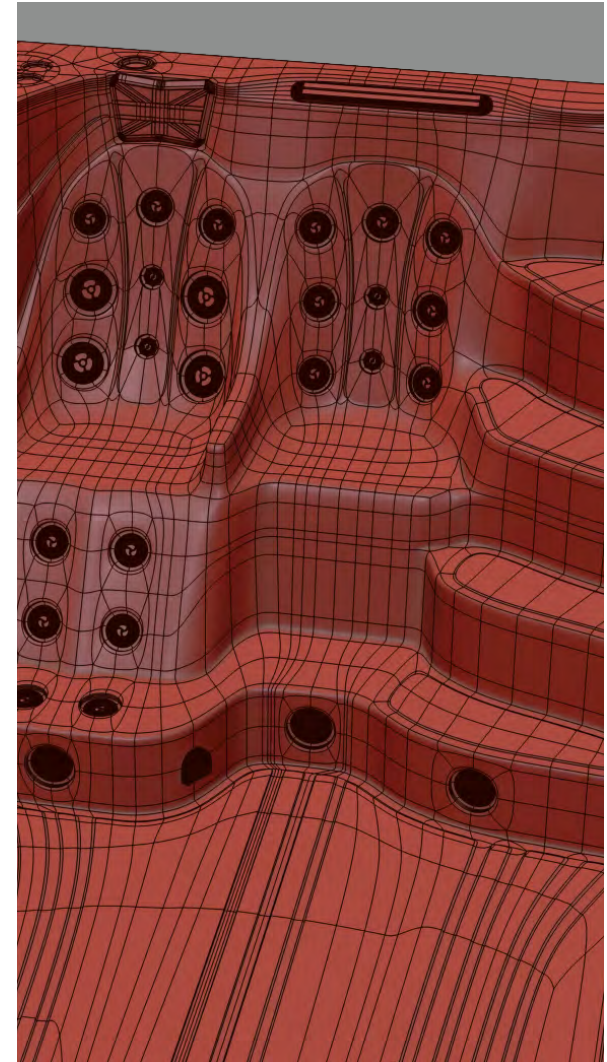

Our range of 13 hot tubs feature the very best available innovations and North American parts and components.

600S Seating

SPECIFICATION

DIMENSIONS:	600 x 225 x 152 CM
WATER CAPACITY:	Approx. 12,312L
WEIGHT:	990kg
SWIM JETS:	3 x High Flow River Jets
Electrical:	1 x 32amp
PUMPS:	3 x 3HP + 1 x 2HP 1 x Circulation Pump 1HP
JETS:	43 (40 Hydrotherapy / 3 Swim)
CONTROLLER:	Balboa Touch Screen

HIGHLIGHTS

- 3 High Flow River Swim Jets • 2 Hydrotherapy Stand Up Zones
- Exercise Zone • 4 Massage Areas • Pure Zone - Ozone Purification System
- Easy Access Steps and Exercise Area With Non-Slip Design • 3 Waterfalls
- Eco Zone Triple Layer Insulation • Safety Rail • Underwater Lighting
- Levitator Jets - Upstream Bouyancy Swim Technology
- Jet streams at a 45-degree angle from below for a perfect water position
- Highest Quality Control System: Balboa Spa Touch (Touchscreen)
- Fitness Equipment included (Resistance Arm Bands, Row Bars, Adjustable Belted Swim Tether)
- Clear Zone - Easy Clean Commercial Grade Water Filtration System