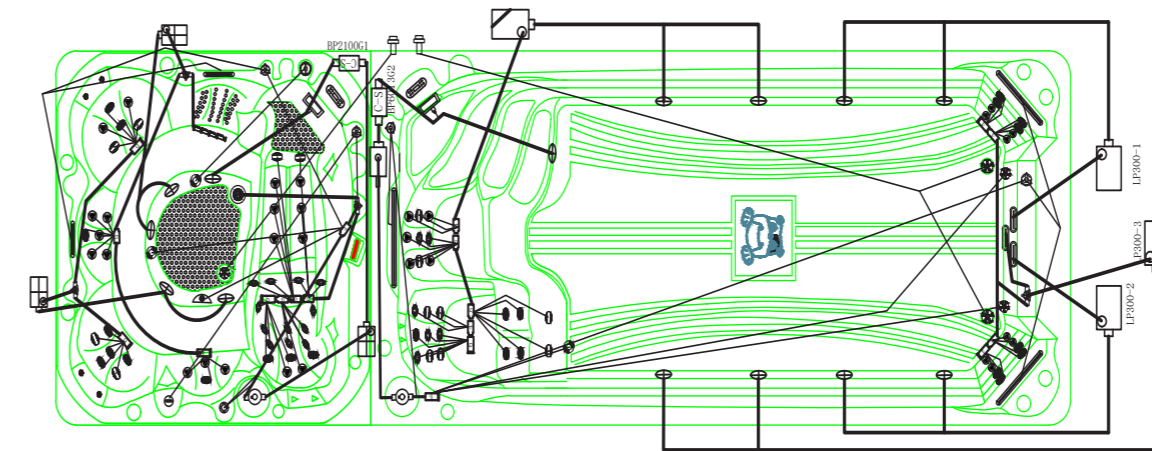

T400L+HT SEATING

SWIM SPA SPECIFICATION

DIMENSIONS:	705 x 225 x 152 CM
WATER CAPACITY:	Approx. 8,208L
WEIGHT:	1,500KG
SWIM JETS:	3 x High Flow River Jets
LIGHTING:	Underwater Lighting
PUMPS:	3 x 3HP + 1 x 2HP 1 x Circulation Pump 1HP
JETS:	43 (40 Hydrotherapy / 3 Swim)
CONTROLLER:	Balboa Touch Screen

HOT TUB SPECIFICATION

DIMENSIONS:	225 x 225 x 92CM	WATER CAPACITY:	1,650L
MASSAGE JETS:	97	PUMPS:	3 x 3HP
SEATS:	6 (Inc Lounger)	LIGHTING:	Underwater, Colour Changing

HIGHLIGHTS

- 3 High Flow River Swim Jets • 2 Hydrotherapy Stand Up Zones
- Exercise Zone • 4 Massage Areas • Pure Zone - Ozone Purification System
- Easy Access Steps and Exercise Area With Non-Slip Design • 3 Waterfalls
- Eco Zone Triple Layer Insulation • Safety Rail • Underwater Lighting
- Levitator Jets - Upstream Bouyancy Swim Technology
- Jet streams at a 45-degree angle from below for a perfect water position
- Highest Quality Control System: Balboa Spa Touch (Touchscreen)
- Fitness Equipment included (Resistance Arm Bands, Row Bars, Adjustable Belted Swim Tether)
- Clear Zone - Easy Clean Commercial Grade Water Filtration System

FEATURE PACKED AS STANDARD

Immersed Jet Chambers	Steel Reinforced Spa Acrylic
Safe Skimmer	Adjustable Dials
Tactile Therapy	Titanium Heater
Fast Flow Refill Drain	Freeze Protection
High Power LX Pumps	Quick access Gate Valves
Water Diverters	Heat Pump Ready
Swimming Resistance Pole	WiFi Ready
Thermal Sealed Ultra Locking Cover	Stainless Steel Adjustable Jets
Solid Zone™ - ABS Base	Adjustable and Interchangeable Massage Jets
Solid Zone™ - Galvanized Steel Frame	Easy Access Panel for Service and Maintenance