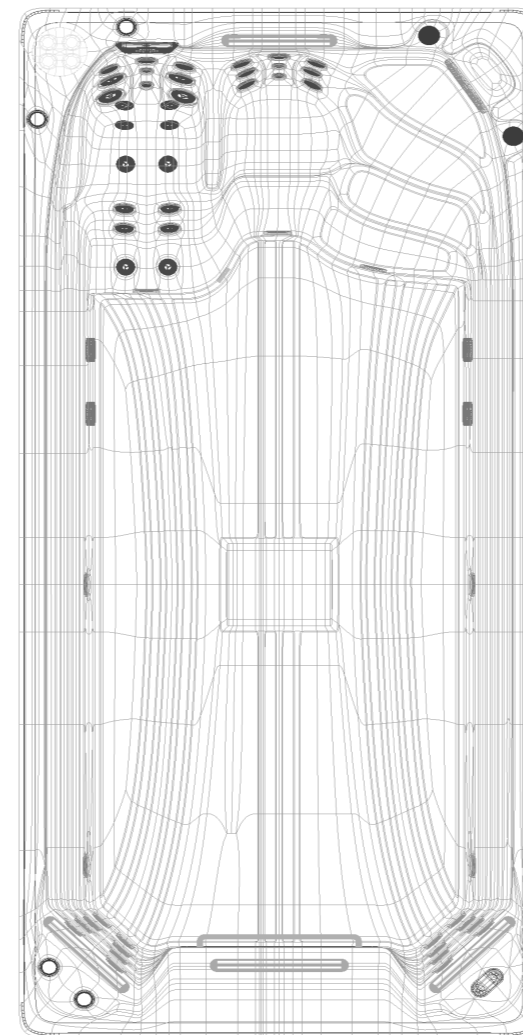

An appreciation for heritage without being defined by it, quirky, stylish and fun.

Our amazing range of Swim Spas has been designed exclusively for you and your family. You can choose every zone of your Swim Spa to personalise the perfect aquatic exercise experience.

Exclusively designed in the UK – specifically for our precious customers, and our inclement climate, our exclusive Swim Spa range offers more exercise options, is energy efficient, environmentally friendly and above all – our Award Winning swim spas are the best in the industry

With the addition of the unrivalled Turbine technology, you can benefit from a true swimming experience that can be personalised to suit you!