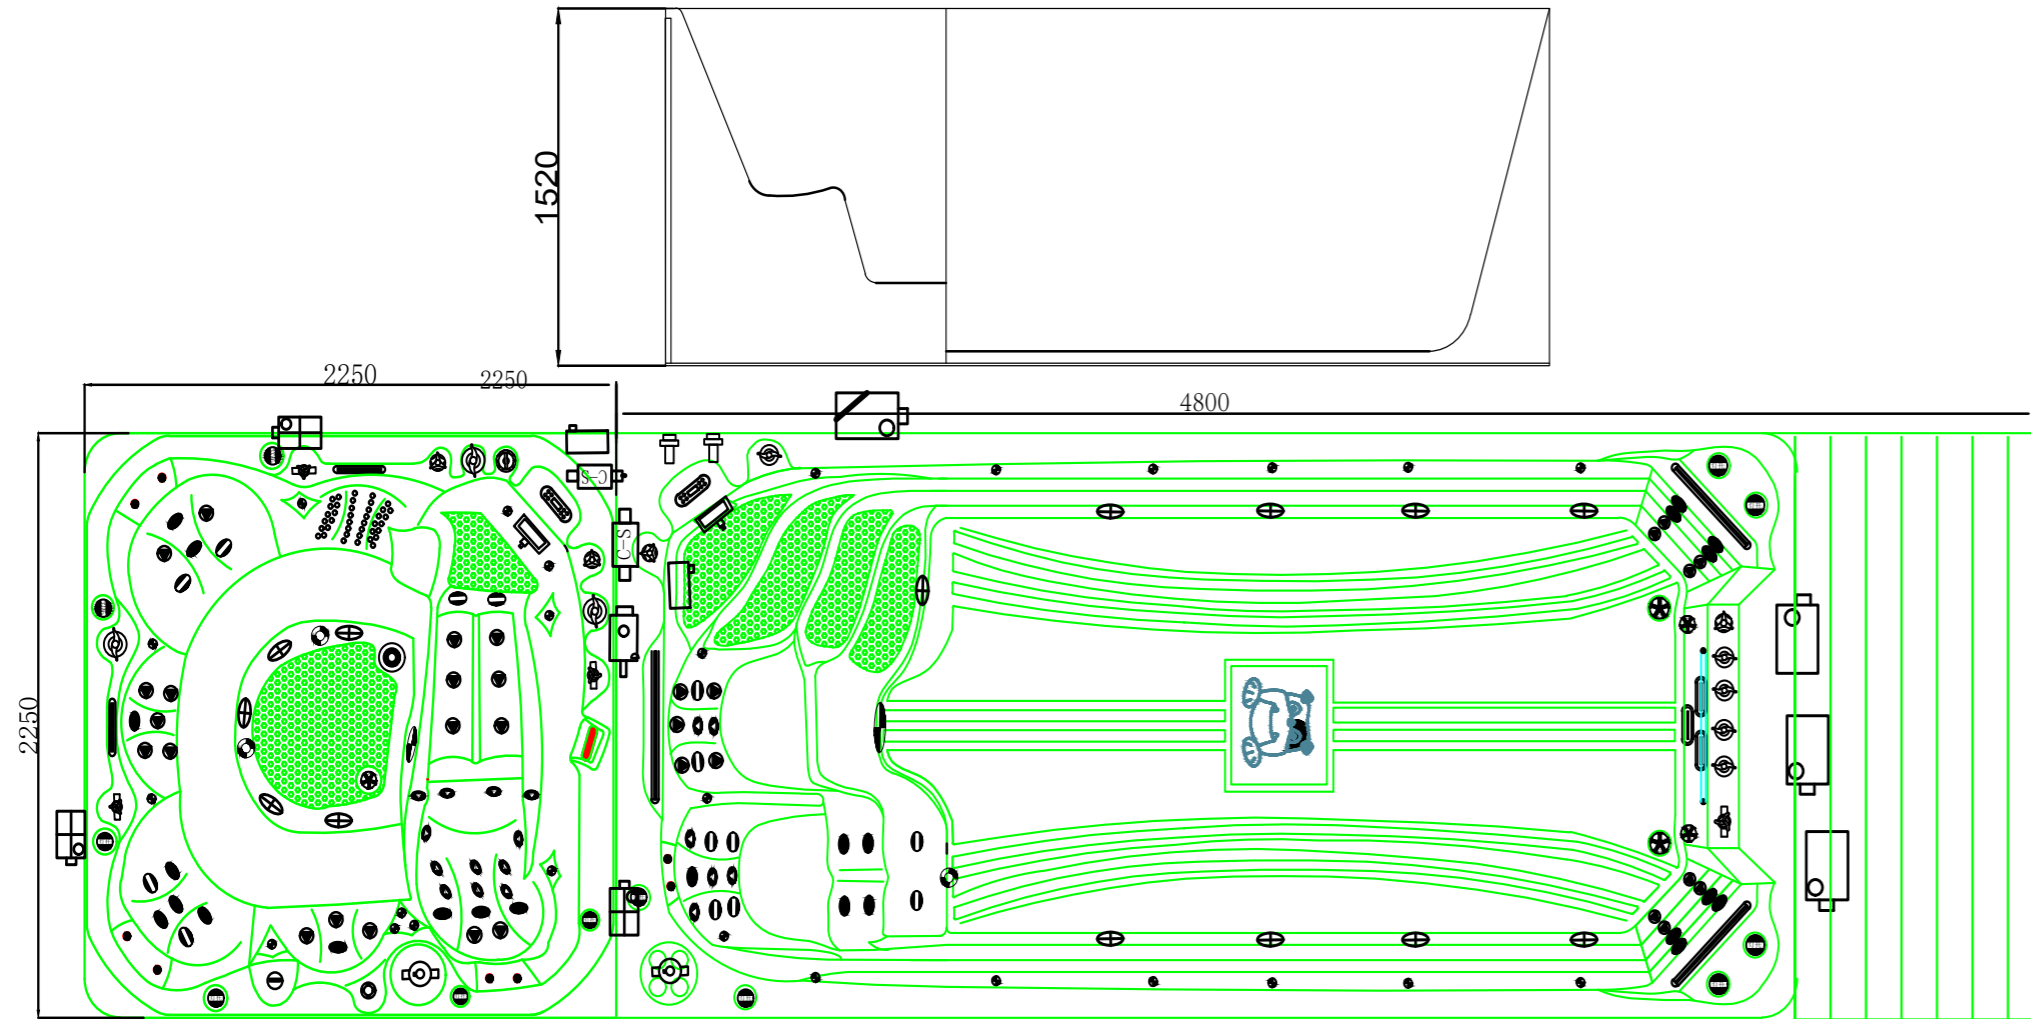

T400L + HT SCHEMATIC

SHELL COLOURS

CABINET COLOURS

COVER COLOURS