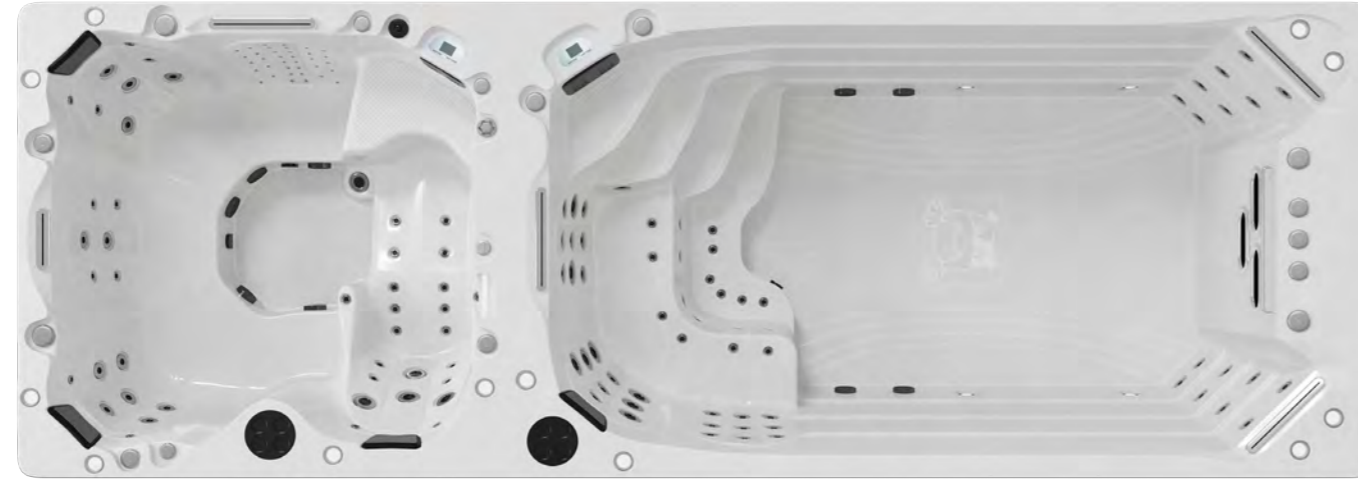

Our range of 13 hot tubs feature the very best available innovations and North American parts and components.

500S+HT

SWIM SPA SPECIFICATION

DIMENSIONS:	725 x 225 x 152 CM
WATER CAPACITY:	Approx. 10,260L
WEIGHT:	1,520KG
SWIM JETS:	3 x High Flow River Jets
LIGHTING:	Underwater Lighting
PUMPS:	3 x 3HP + 1 x 2HP 1 x Circulation Pump 1HP
JETS:	43 (40 Hydrotherapy / 3 Swim)
CONTROLLER:	Balboa Touch Screen

HIGHLIGHTS

- 3 High Flow River Swim Jets • 2 Hydrotherapy Stand Up Zones
- Exercise Zone • 4 Massage Areas • Pure Zone - Ozone Purification System
- Easy Access Steps and Exercise Area With Non-Slip Design • 3 Waterfalls
- Eco Zone Triple Layer Insulation • Safety Rail • Underwater Lighting
- Levitator Jets - Upstream Bouyancy Swim Technology
- Jet streams at a 45-degree angle from below for a perfect water position
- Highest Quality Control System: Balboa Spa Touch (Touchscreen)
- Fitness Equipment included (Resistance Arm Bands, Row Bars, Adjustable Belted Swim Tether)
- Clear Zone - Easy Clean Commercial Grade Water Filtration System

HOT TUB SPECIFICATION

DIMENSIONS:	225 x 225 x 92CM	WATER CAPACITY:	1,650L
MASSAGE JETS:	97	PUMPS:	3 x 3HP
SEATS:	6 (Inc Lounger)	LIGHTING:	Underwater, Colour Changing

FEATURE PACKED AS STANDARD

Immersed Jet Chambers	Steel Reinforced Spa Acrylic
Safe Skimmer	Adjustable Dial
Tactile Therapy	Titanium Heater
Fast Flow Refill Drain	Freeze Protection
High Power LX Pumps	Quick access Gate Valves
Water Diverters	Heat Pump Ready
Swimming Resistance Pole	WiFi Ready
Thermal Sealed Ultra Locking Cover	Stainless Steel Adjustable Jets
Solid Zone™ - ABS Base	Adjustable and Interchangeable Massage Jets
Solid Zone™ - Galvanized Steel Frame	Easy Access Panel for Service and Maintenance