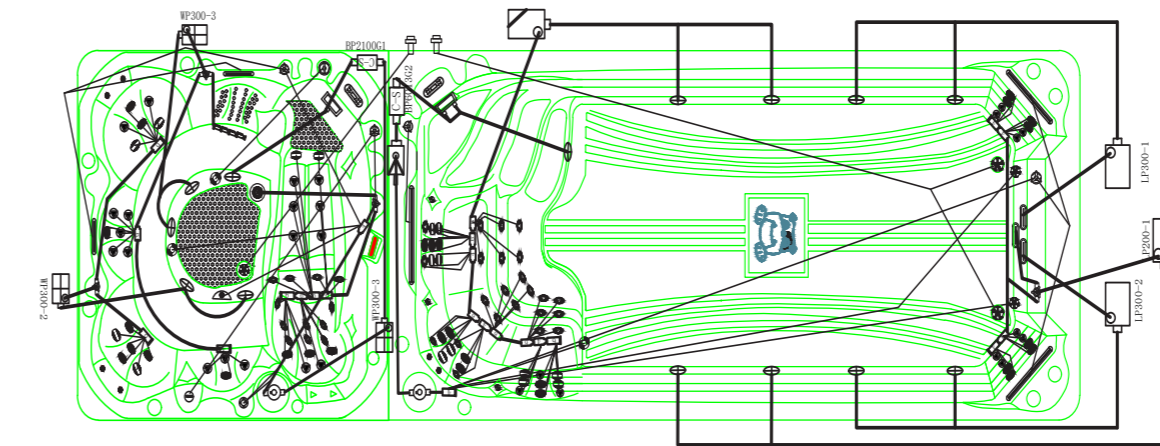

Our range of 13 hot tubs feature the very best available innovations and North American parts and components.

500S+HT

SWIM SPA SPECIFICATION

DIMENSIONS:	725 x 225 x 152 CM
WATER CAPACITY:	Approx. 10,260L
WEIGHT:	1,520KG
SWIM JETS:	3 x High Flow River Jets
LIGHTING:	Underwater Lighting
PUMPS:	3 x 3HP + 1 x 2HP 1 x Circulation Pump 1HP
JETS:	43 (40 Hydrotherapy / 3 Swim)
CONTROLLER:	Balboa Touch Screen

HIGHLIGHTS

- 3 High Flow River Swim Jets • 2 Hydrotherapy Stand Up Zones
- Exercise Zone • 4 Massage Areas • Pure Zone - Ozone Purification System
- Easy Access Steps and Exercise Area With Non-Slip Design • 3 Waterfalls
- Eco Zone Triple Layer Insulation • Safety Rail • Underwater Lighting
- Levitator Jets - Upstream Bouyancy Swim Technology
- Jet streams at a 45-degree angle from below for a perfect water position
- Highest Quality Control System: Balboa Spa Touch (Touchscreen)
- Fitness Equipment included (Resistance Arm Bands, Row Bars, Adjustable Belted Swim Tether)
- Clear Zone - Easy Clean Commercial Grade Water Filtration System

HOT TUB SPECIFICATION

DIMENSIONS:	225 x 225 x 92CM	WATER CAPACITY:	1,650L
MASSAGE JETS:	97	PUMPS:	3 x 3HP
SEATS:	6 (Inc Lounger)	LIGHTING:	Underwater, Colour Changing

FEATURE PACKED AS STANDARD

Immersed Jet Chambers	Steel Reinforced Spa Acrylic
Safe Skimmer	Adjustable Dial
Tactile Therapy	Titanium Heater
Fast Flow Refill Drain	Freeze Protection
High Power LX Pumps	Quick access Gate Valves
Water Diverters	Heat Pump Ready
Swimming Resistance Pole	WiFi Ready
Thermal Sealed Ultra Locking Cover	Stainless Steel Adjustable Jets
Solid Zone™ - ABS Base	Adjustable and Interchangeable Massage Jets
Solid Zone™ - Galvanized Steel Frame	Easy Access Panel for Service and Maintenance