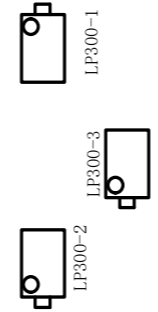

500S SCHEMATIC