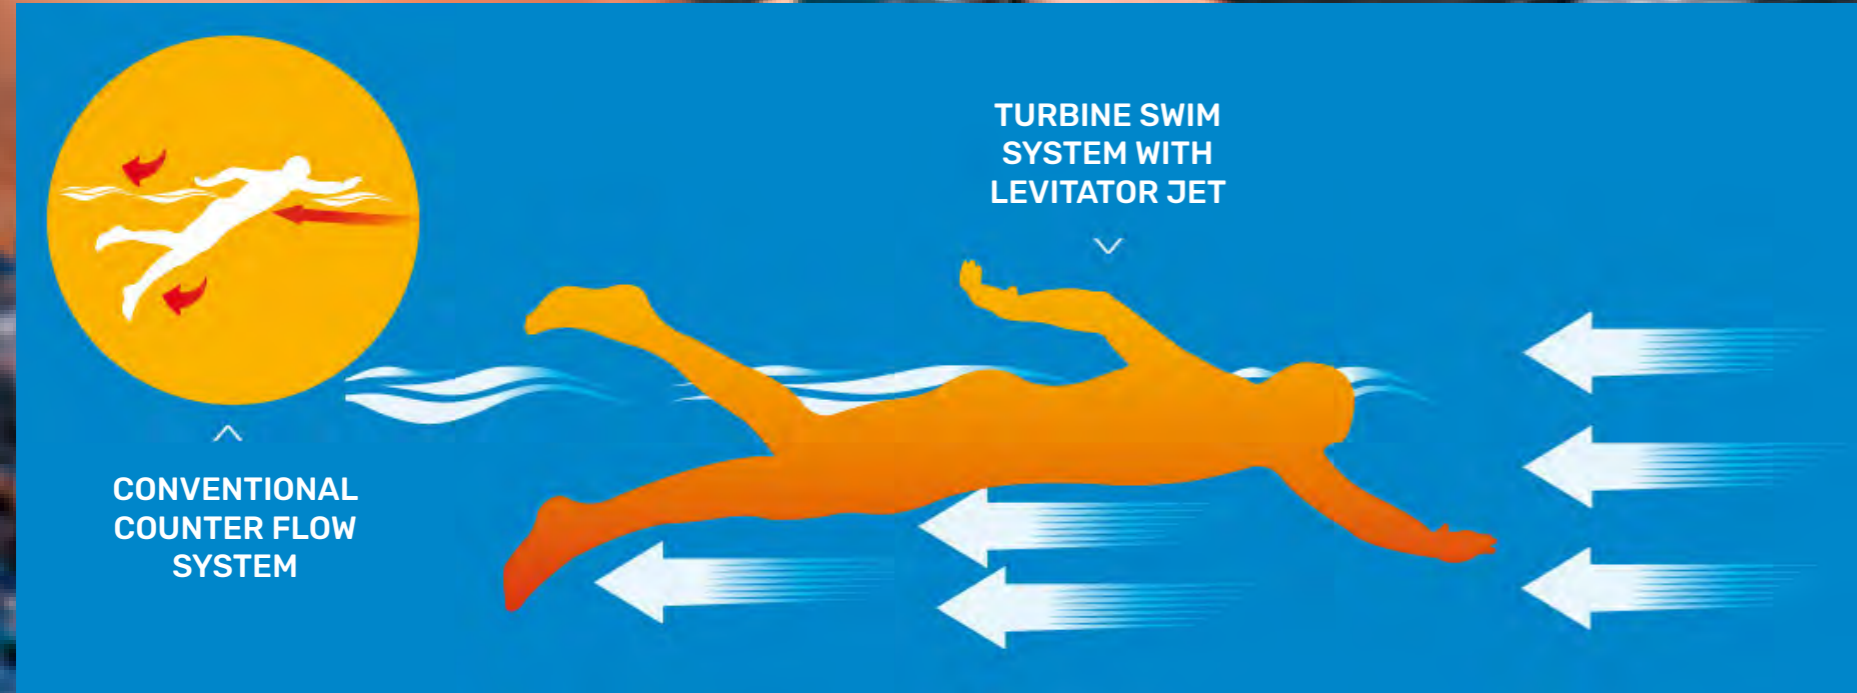

A BETTER SWIM EXPERIENCE

OPTIMAL SWIM

TRACK YOUR SWIM*

*WITH OPTIONAL SMART SWIM WATCH

NATURAL EXPERIENCE