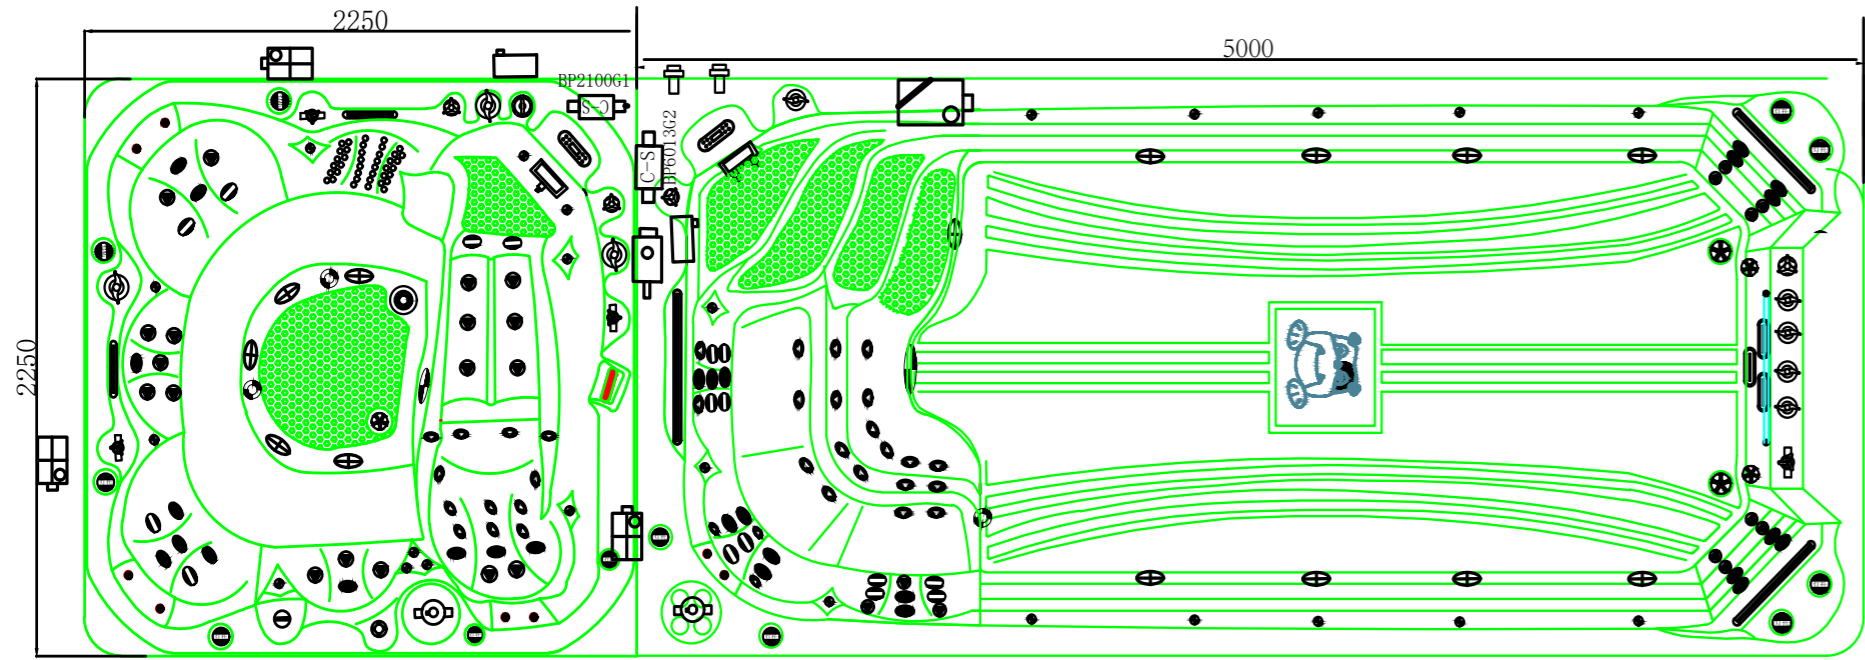

500S SCHEMATIC