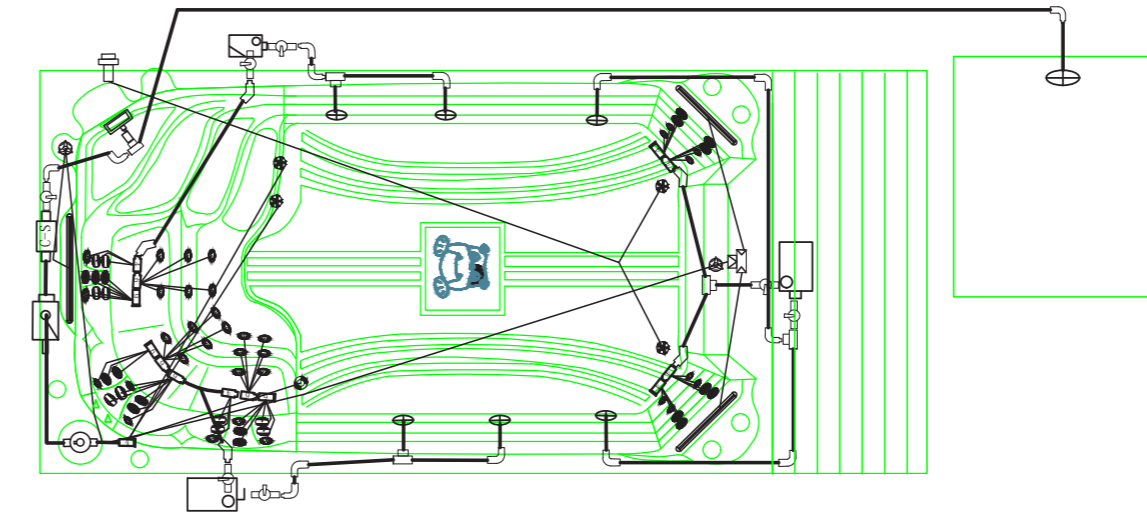

Our range of 13 hot tubs feature the very best available innovations and North American parts and components.

T400S Seating

SPECIFICATION

DIMENSIONS:	480 x 225 x 152 CM
WATER CAPACITY:	Approx. 8,208L
WEIGHT:	1,150KG
SWIM JETS:	Xtreme Double Turbine
LIGHTING:	Underwater Lighting
PUMPS:	2 x 2.5HP + 1 x 2HP 1 x Circulation Pump 1HP
JETS:	43 (40 Hydrotherapy / 3 Swim)
CONTROLLER:	Balboa Touch Screen
HEATER:	3KW

HIGHLIGHTS

- Xtreme 'Open Water' Turbine • 2 Hydrotherapy Stand Up Zones
- Exercise Zone • 4 Massage Areas • Pure Zone - Ozone Purification System
- Easy Access Steps and Exercise Area With Non-Slip Design • 3 Waterfalls
- Eco Zone Triple Layer Insulation • Safety Rail • Underwater Lighting
- Levitator Jets - Upstream Bouyancy Swim Technology
- Jet streams at a 45-degree angle from below for a perfect water position
- Highest Quality Control System: Balboa Spa Touch (Touchscreen)
- Fitness Equipment included (Resistance Arm Bands, Row Bars, Adjustable Belted Swim Tether)
- Clear Zone - Easy Clean Commercial Grade Water Filtration System

FEATURE PACKED AS STANDARD

Immersed Jet Chambers	Steel Reinforced Spa Acrylic
Safe Skimmer	Adjustable Dial
Tactile Therapy	Titanium Heater
Fast Flow Refill Drain	Freeze Protection
High Power LX Pumps	Quick access Gate Valves
Water Diverters	Heat Pump Ready
Swimming Resistance Pole	WiFi Ready
Thermal Sealed Ultra Locking Cover	Stainless Steel Adjustable Jets
Solid Zone™ - ABS Base	Adjustable and Interchangeable Massage Jets
Solid Zone™ - Galvanized Steel Frame	Easy Access Panel for Service and Maintenance