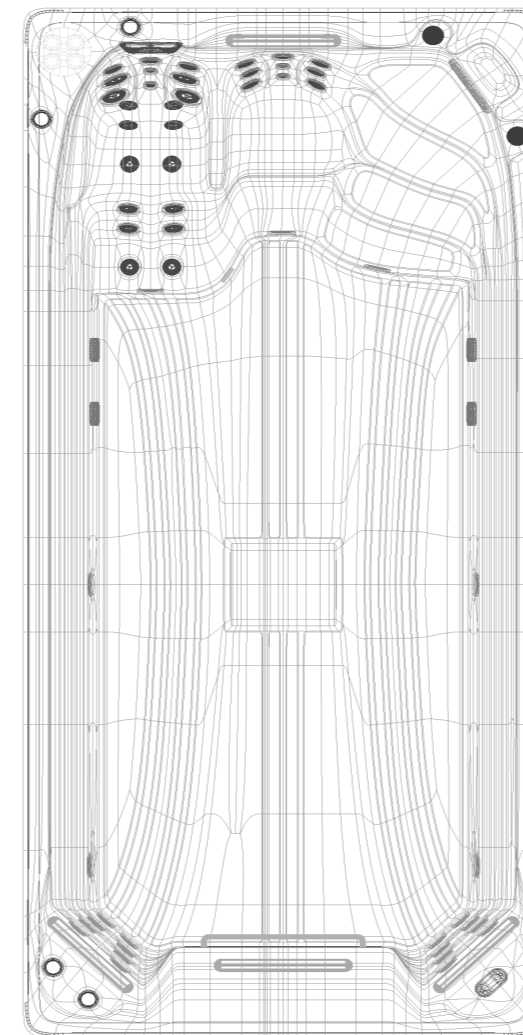

An appreciation for heritage without being defined by it, quirky, stylish and fun.

Our amazing range of Swim Spas has been designed exclusively for you and your family. You can choose every zone of your Swim Spa to personalise the perfect aquatic exercise experience.

Exclusively designed in the UK – specifically for our precious customers, and our inclement climate, our exclusive Swim Spa range offers more exercise options, is energy efficient, environmentally friendly and above all – our Award Winning swim spas are the best in the industry

With the addition of the unrivalled Turbine technology, you can benefit from a true swimming experience that can be personalised to suit you!