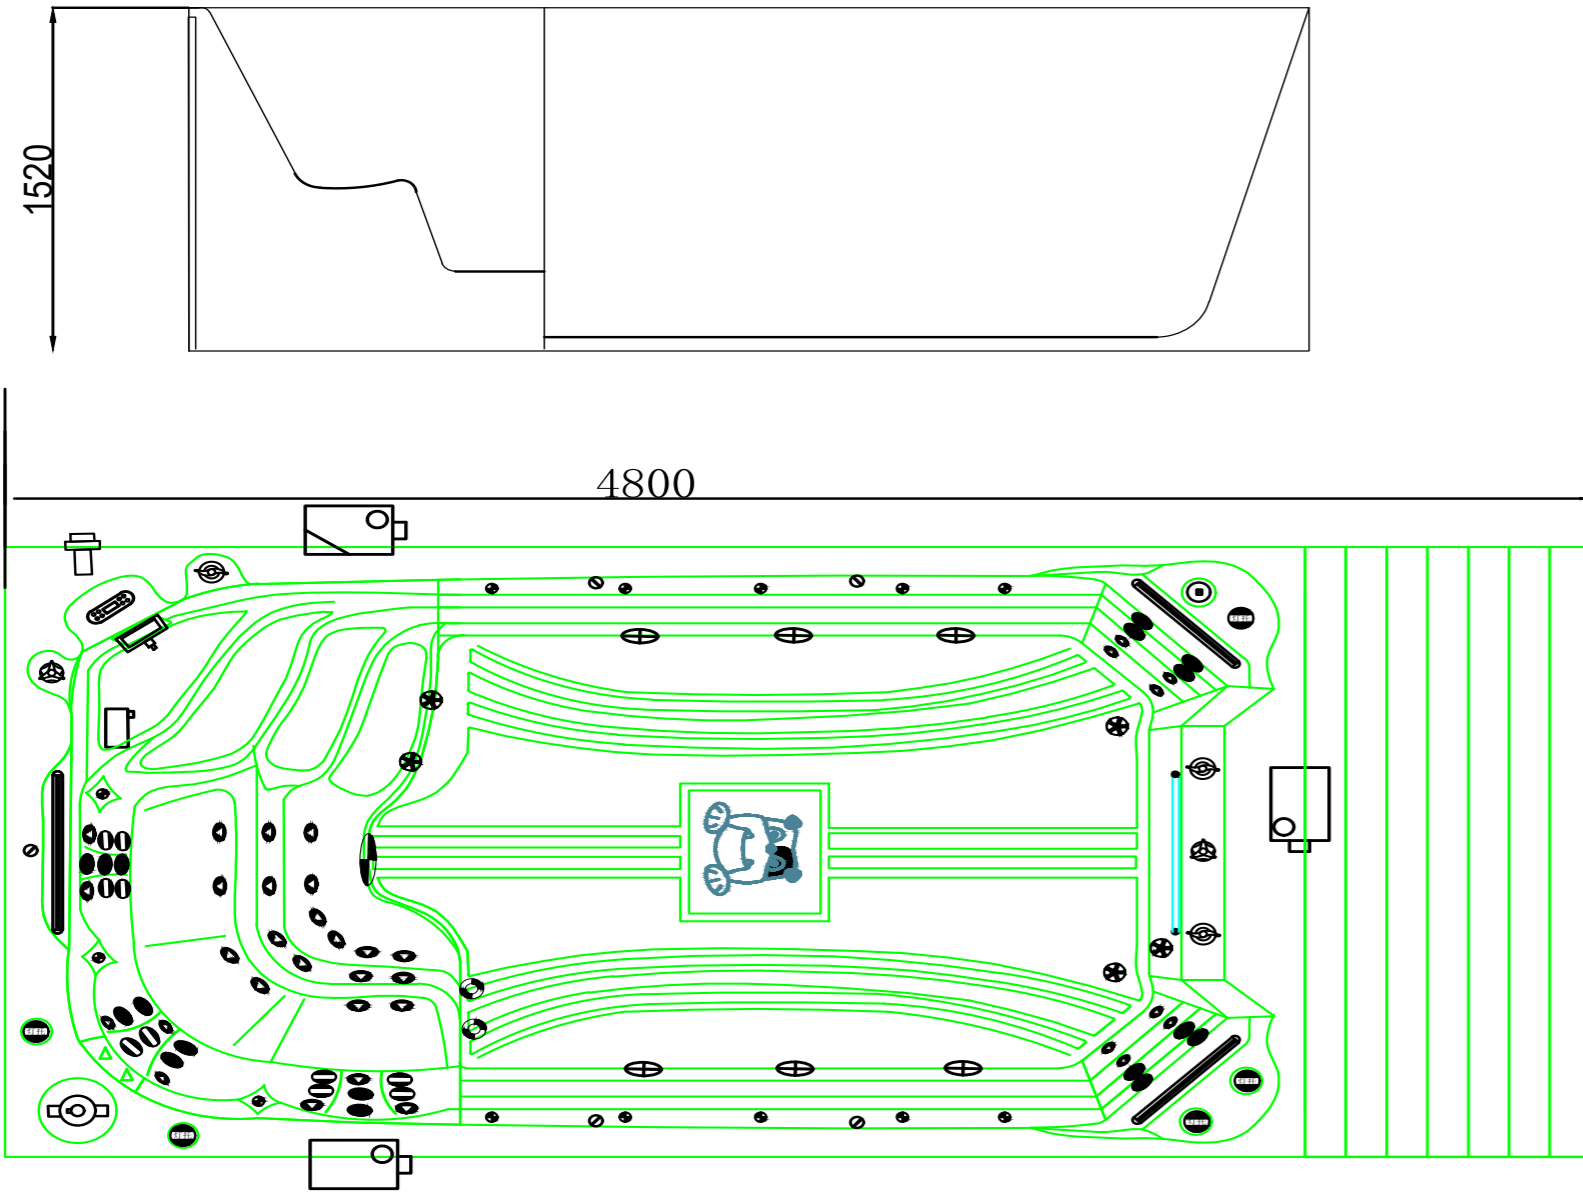

T400S Seating SCHEMATIC