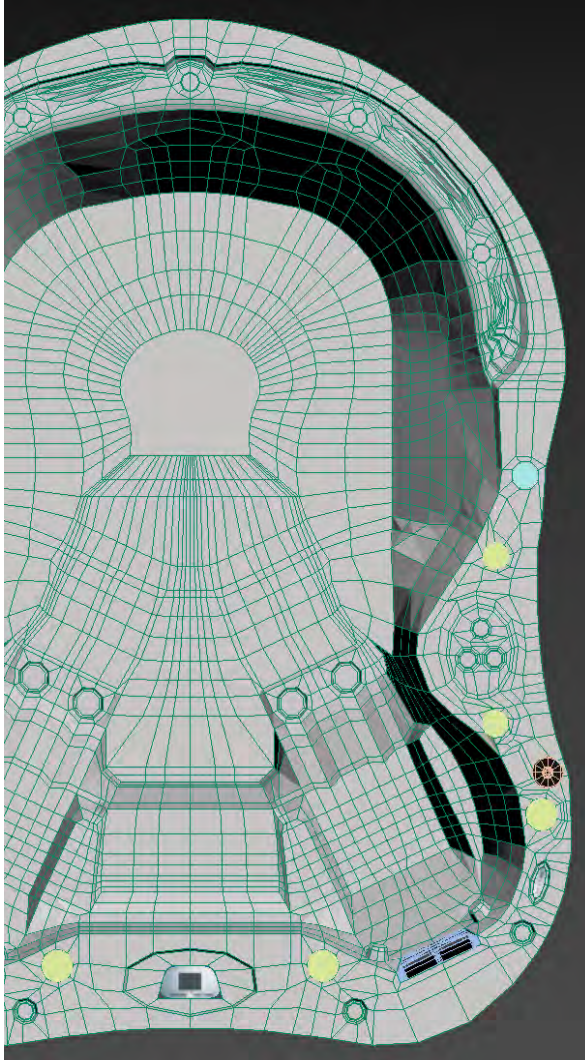

PROUDLY DESIGNED IN THE UK

We have invested 12 months and a huge budget in creating the right partnership, the right designs and the right processes - this is important to us to ensure that our customers will buy a product that is reliable, safe and energy efficient.

Our range of 13 hot tubs feature the very best available innovations and North American parts and components.