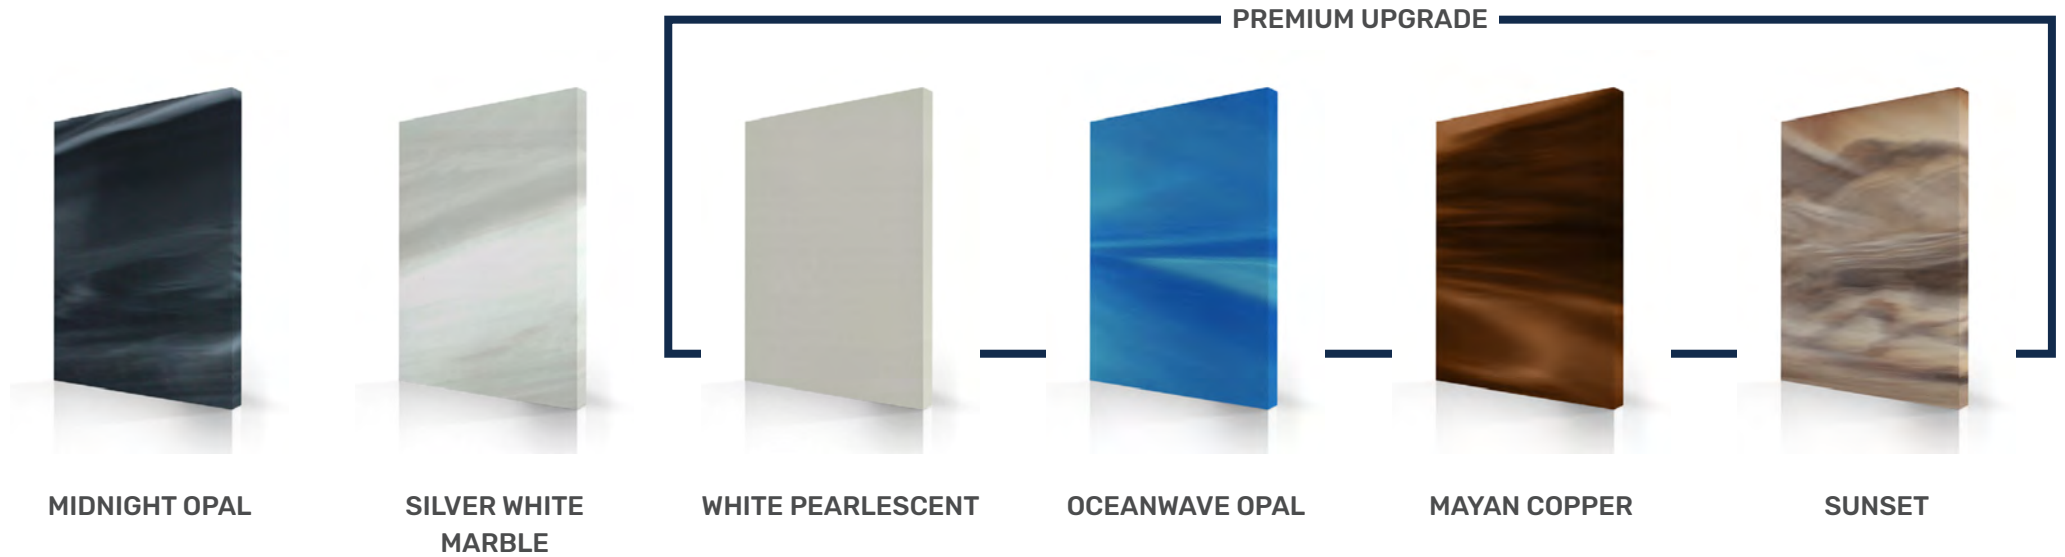

SHELL COLOUR CHOICES

Choose from our innovative colors, textures and designs, safe in the knowledge that the surface finish stays bright through years of use, colours remain true, and will not fade or dull in sunlight and Bio-Lok® technology provided by Aristech Acrylics® means the surface cleans easily and naturally resists microorganism buildup.